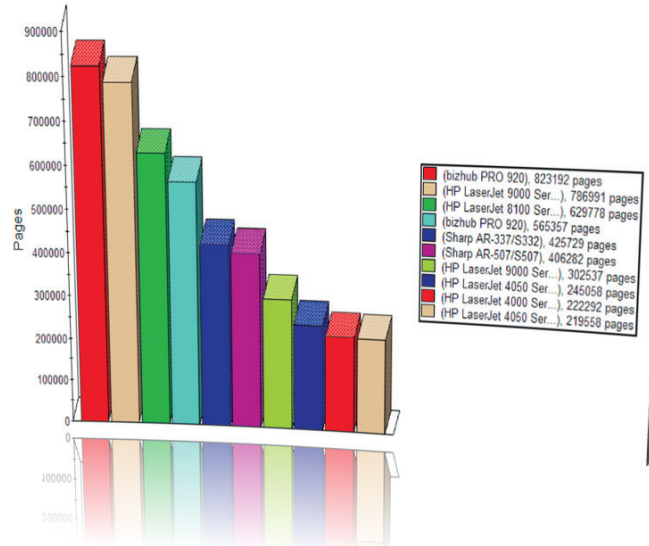

Top Ten Printers for Mar.15, 2010 3:14:55 PM